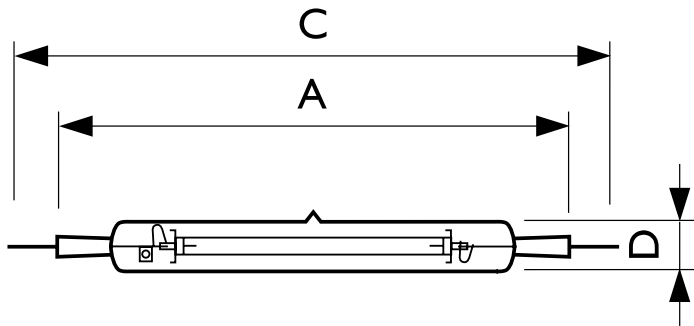

HORTI

HPS AGRO Plus 1000W DE EL 1CT/12

High Pressure Sodium lamp with clear outer bulb, optimized growthlight output and maintenance

Product data

General Information	
Cap-Base	K12X30S [K12x30s]
Operating Position	Horizontal [Horizontal]
Life to 10% Failures (Nom)	10000 h
System Description	Electronic
Light Technical	
Color Code	220 [CCT of 2000K]
Luminous Flux (Rated) (Nom)	155000 lm
Photosynthetic Photon Flux (PPF)	2120 μmol/s
PPF Maintenance 4000 h	98 %
PPF Maintenance 8000 h	96 %
PPF Maintenance 10000 h	95 %
Chromaticity Coordinate X (Nom)	537
Chromaticity Coordinate Y (Nom)	426
Correlated Color Temperature (Nom)	2000 K
Luminous Efficacy (rated) (Nom)	155 lm/W
Color Rendering Index (Nom)	30
Operating and Electrical	
Lamp supply voltage	400 V [400]
Power (Rated) (Nom)	1000 W
Ignition Supply Voltage (Nom)	398 V
Re-ignition Time (Min) (Max)	5 min
Ignition Time (Max)	300 s

Voltage (Max)	250 V
Voltage (Min)	210 V
Voltage (Nom)	230 V
Controls and Dimming	
Dimmable	Yes
Run-Up Time 90% (Max)	10 min
Mechanical and Housing	
Bulb Finish	Clear
Approval and Application	
Energy Efficiency Label (EEL)	A++
Mercury (Hg) Content (Nom)	35.29 mg
Energy Consumption kWh/1000 h	1020 kWh
Luminaire Design Requirements	
Bulb Temperature (Max)	700 °C
Product Data	
Order product name	HPS AGRO Plus 1000W DE EL 1CT/12
EAN/UPC - Product	046677472061
Order code	533109
Numerator - Quantity Per Pack	1
Numerator - Packs per outer box	12

Dimensional drawing

Product	D (max)	O	C (max)	A
HPS AGRO Plus 1000W DE EL 1CT/12	33.5 mm	147 mm	394 mm	325 mm

SON Agro 1000W DE EL K12x30S

Photometric data

Lifetime