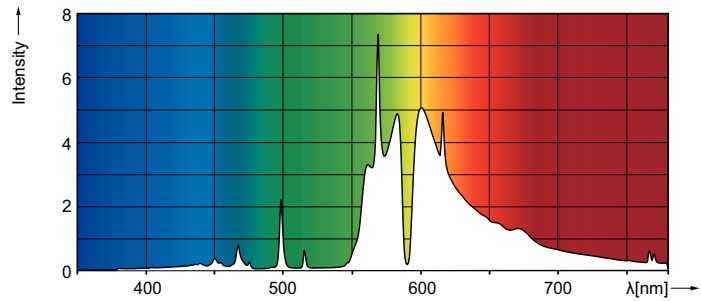

HORTI

HPS AGRO Plus 1000W DE EL 1CT/12

High Pressure Sodium lamp with clear outer bulb, optimized growthlight output and maintenance

Product data

General Information	
Cap-Base	K12X30S [K12x30s]
Operating Position	Horizontal [Horizontal]
Life to 10% Failures (Nom)	10000 h
System Description	Electronic
Light Technical	
Color Code	220 [CCT of 2000K]
Luminous Flux (Rated) (Nom)	155000 lm
Photosynthetic Photon Flux (PPF)	2120 μmol/s
PPF Maintenance 4000 h	98 %
PPF Maintenance 8000 h	96 %
PPF Maintenance 10000 h	95 %
Chromaticity Coordinate X (Nom)	537
Chromaticity Coordinate Y (Nom)	426
Correlated Color Temperature (Nom)	2000 K
Luminous Efficacy (rated) (Nom)	155 lm/W
Color Rendering Index (Nom)	30
Operating and Electrical	
Lamp supply voltage	400 V [400]
Power (Rated) (Nom)	1000 W
Ignition Supply Voltage (Nom)	398 V
Re-ignition Time (Min) (Max)	5 min
Ignition Time (Max)	300 s

Voltage (Max)	250 V
Voltage (Min)	210 V
Voltage (Nom)	230 V
Controls and Dimming	
Dimmable	Yes
Run-Up Time 90% (Max)	10 min
Mechanical and Housing	
Bulb Finish	Clear
Approval and Application	
Energy Efficiency Label (EEL)	A++
Mercury (Hg) Content (Nom)	35.29 mg
Energy Consumption kWh/1000 h	1020 kWh
Luminaire Design Requirements	
Bulb Temperature (Max)	700 °C
Product Data	
Order product name	HPS AGRO Plus 1000W DE EL 1CT/12
EAN/UPC - Product	046677472061
Order code	533109
Numerator - Quantity Per Pack	1
Numerator - Packs per outer box	12

Dimensional drawing

Product	D (max)	O	C (max)	A
HPS AGRO Plus 1000W DE EL 1CT/12	33.5 mm	147 mm	394 mm	325 mm

SON Agro 1000W DE EL K12x30S

Photometric data

Lifetime