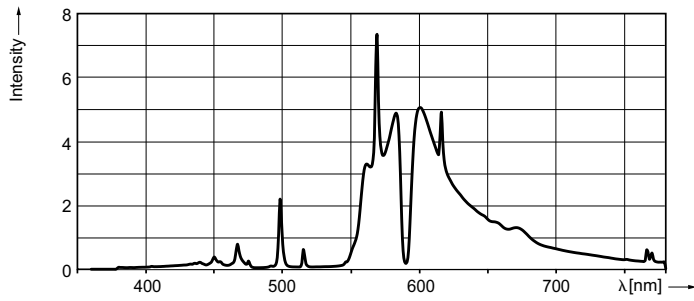

HORTI

HPS AGRO Plus 1000W DE EL 1CT/12

High Pressure Sodium lamp with clear outer bulb, optimized growthlight output and maintenance

Product data

General Information	
Cap-Base	K12X30S [K12x30s]
Operating Position	Horizontal [Horizontal]
Life to 10% Failures (Nom)	10000 h
System Description	Electronic
Light Technical	
Color Code	220 [CCT of 2000K]
Luminous Flux (Rated) (Nom)	155000 lm
Photosynthetic Photon Flux (PPF)	2120 μmol/s
PPF Maintenance 4000 h	98 %
PPF Maintenance 8000 h	96 %
PPF Maintenance 10000 h	95 %
Chromaticity Coordinate X (Nom)	537
Chromaticity Coordinate Y (Nom)	426
Correlated Color Temperature (Nom)	2000 K
Luminous Efficacy (rated) (Nom)	155 lm/W
Color Rendering Index (Nom)	30
Operating and Electrical	
Lamp supply voltage	400 V [400]
Power (Rated) (Nom)	1000 W
Ignition Supply Voltage (Nom)	398 V
Re-ignition Time (Min) (Max)	5 min
Ignition Time (Max)	300 s

Voltage (Max)	250 V
Voltage (Min)	210 V
Voltage (Nom)	230 V
Controls and Dimming	
Dimmable	Yes
Run-Up Time 90% (Max)	10 min
Mechanical and Housing	
Bulb Finish	Clear
Approval and Application	
Energy Efficiency Label (EEL)	A++
Mercury (Hg) Content (Nom)	35.29 mg
Energy Consumption kWh/1000 h	1020 kWh
Luminaire Design Requirements	
Bulb Temperature (Max)	700 °C
Product Data	
Order product name	HPS AGRO Plus 1000W DE EL 1CT/12
EAN/UPC - Product	046677472061
Order code	533109
Numerator - Quantity Per Pack	1
Numerator - Packs per outer box	12

Dimensional drawing

Product	D (max)	O	C (max)	A
HPS AGRO Plus 1000W DE EL 1CT/12	33.5 mm	147 mm	394 mm	325 mm

SON Agro 1000W DE EL K12x30S

Photometric data

Lifetime